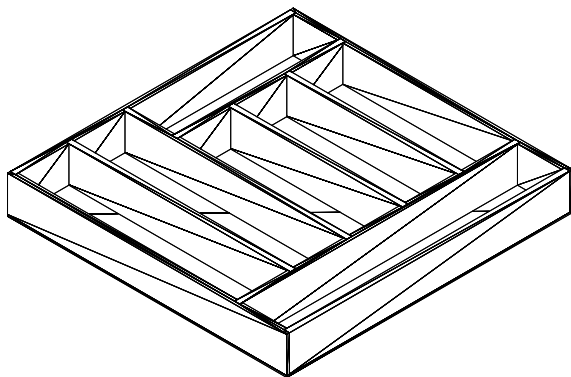

Standard Cutlery Trays

For 12" Cab.
(30cm)

For 13.5" Cab.
(35cm)

For 15" Cab.
(38cm)

For 16.5" Cab.
(42cm)

For 18" Cab.
(45cm)

For 19.5" Cab.
(50cm)

For 21" Cab.
(55cm)

For 24" Cab.
(60cm)

NOTE: The width of all standard cutlery tray layouts can be adjusted to fit any cabinet width. Custom layouts can also be accommodated upon request.

DISTINCTIVE
WOOD PRODUCTS