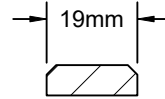

Shaker V - V Groove

Notes:

MDF 2 piece construction. Tight corner, flat v-grooved insert panel door. V chamfer detail on door. Chamfered edges.

Fronts less than 195mm (7 5/8") may have reduced rails.

Fronts less than 159mm (6 1/4") will be slabs.

Optional: V-groove panel drawer front.

Mullion Detail:

Glass Frame Options:

Like this door? Order online at www.distinctivewoodproducts.com!

DISTINCTIVE
WOOD PRODUCTS