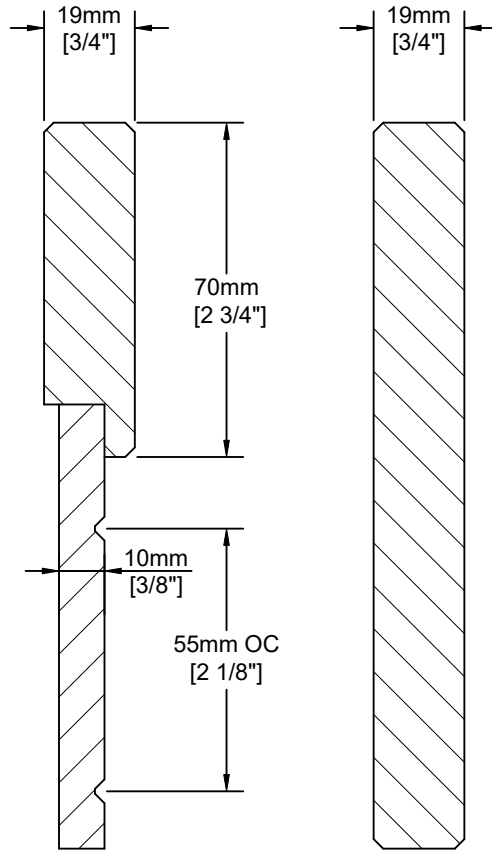

Shaker V - V Groove

Notes:

MDF 2 piece construction. Tight corner, flat v-grooved insert panel door. V chamfer detail on door. Chamfered edges.

Fronts less than 195mm (7 5/8") may have reduced rails.

Fronts less than 159mm (6 1/4") will be slabs.

Optional: V-groove panel drawer front.

Door Detail

Drawer Detail

Mullion Detail:

Glass Frame Options:

Like this door? Order online at www.distinctivewoodproducts.com!

DISTINCTIVE
WOOD PRODUCTS