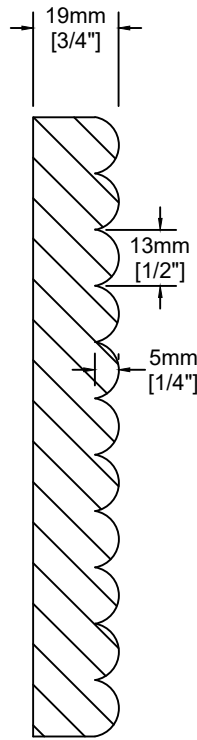

# Reeded Slab

## Notes:

MDF 1 piece construction. 13mm (1/2") reeded panel door. No edge profile.

Limitations in width of door to avoid partial reeding on edges. Doors to be ordered in 13mm (1/2") increments.

Door Detail

Drawer Detail