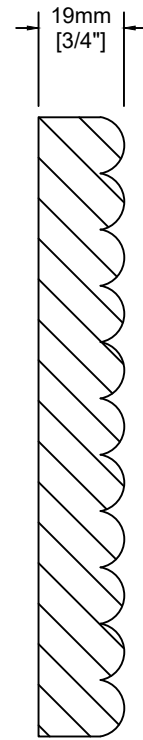

# Reeded Slab

## Notes:

MDF 1 piece construction. 13mm (1/2") reeded panel door. No edge profile.

Limitations in width of door to avoid partial reeding on edges. Doors to be ordered in 13mm (1/2") increments.

Door Detail

Drawer Detail

## Mullion Detail: