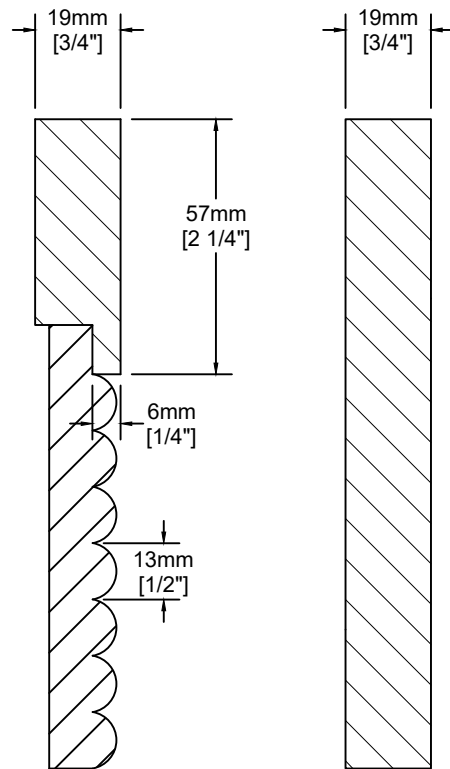

Reeded Shaker

Door Detail

Drawer Detail

Mullion Detail:

Notes:

MDF 2 piece construction. Square Shaker inside corner, 13mm (1/2") reeded insert panel door. Square edge profiles.

Standard rail size of 57mm (2-1/4"). Limitations in width of door to avoid partial reeding on insert panels. Doors to be ordered in 13mm (1/2") increments.

Fronts less than 203mm (8") will be slabs.

Glass Frame Options:

DISTINCTIVE
WOOD PRODUCTS