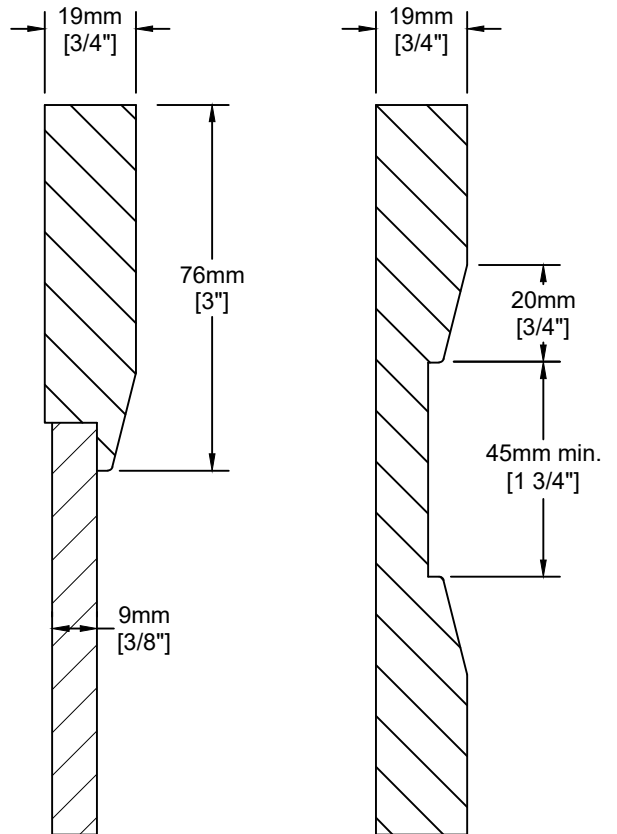

Porto

Notes:

MDF 2 piece construction. Square corner, insert flat panel door with a pocketed drawer front. Steep angle detail on inside of rails.

Fronts less than 197mm (7 3/4") may have reduced rails and may have a pocketed flat center panel.

Fronts less than 140mm (5 1/2") will be slabs.

Door Detail

Drawer Detail

Mullion Detail:

Glass Frame Options:

DISTINCTIVE
WOOD PRODUCTS