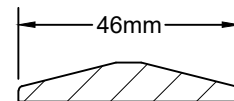

Porto

Notes:

MDF 2 piece construction. Square corner, insert flat panel door with a pocketed drawer front. Steep angle detail on inside of rails.

Fronts less than 197mm (7 3/4") may have reduced rails and may have a pocketed flat center panel.

Fronts less than 140mm (5 1/2") will be slabs.

Door Detail

Drawer Detail

Mullion Detail:

Glass Frame Options:

DISTINCTIVE
WOOD PRODUCTS