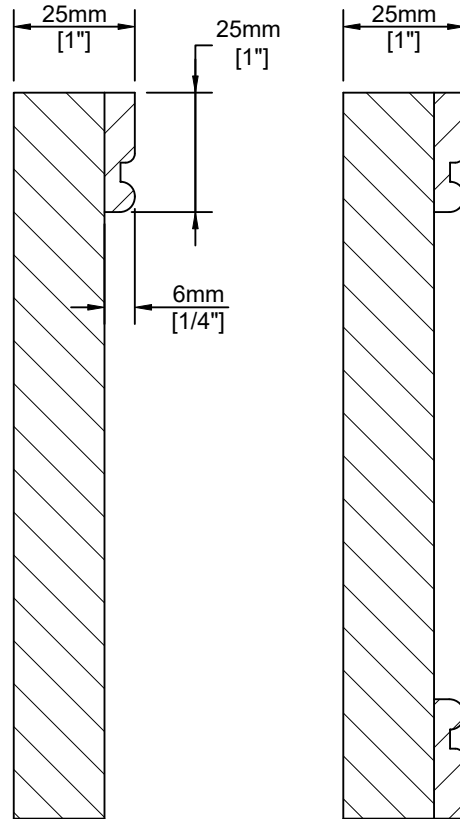

Palmaroy

Notes:

MDF 2 piece construction. Bead detail on small applied moulding.

Door Detail

Drawer Detail

Glass Frame Options:

Like this door? Order online at www.distinctivewoodproducts.com!

DISTINCTIVE
WOOD PRODUCTS