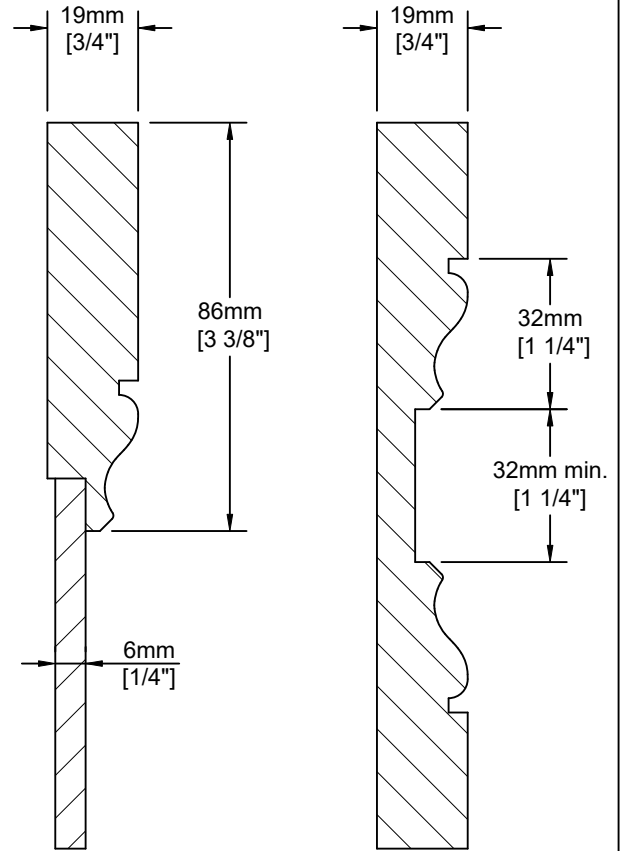

Palermo

Door Detail

Drawer Detail

Notes:

MDF 2 piece construction. Square ogee corner, insert flat panel door. Decorative moulding detail on inside of rails.

Fronts less than 204mm (8") may have reduced rails and may have a pocketed flat center panel.

Fronts less than 140mm (5 1/2") will be slabs.

Glass Frame Options:

Like this door? Order online at www.distinctivewoodproducts.com!

DISTINCTIVE
WOOD PRODUCTS