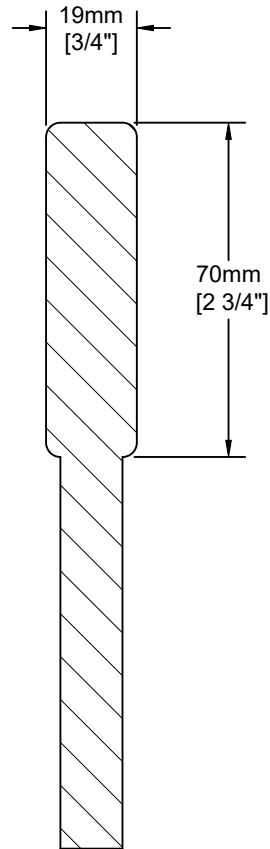

Oxford

Notes:

MDF 1 piece construction. Square corner, pocketed flat panel door. Radiused groove detail on front and back.

Fronts less than 195mm (7 5/8") may have reduced rails.

Fronts less than 140mm (5 1/2") will be slabs.