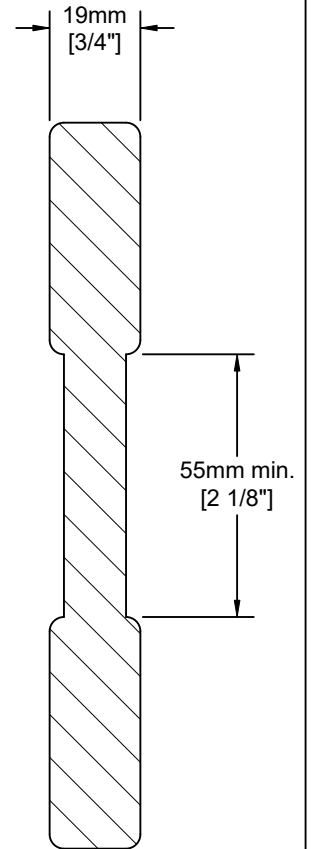

Drawer Detail