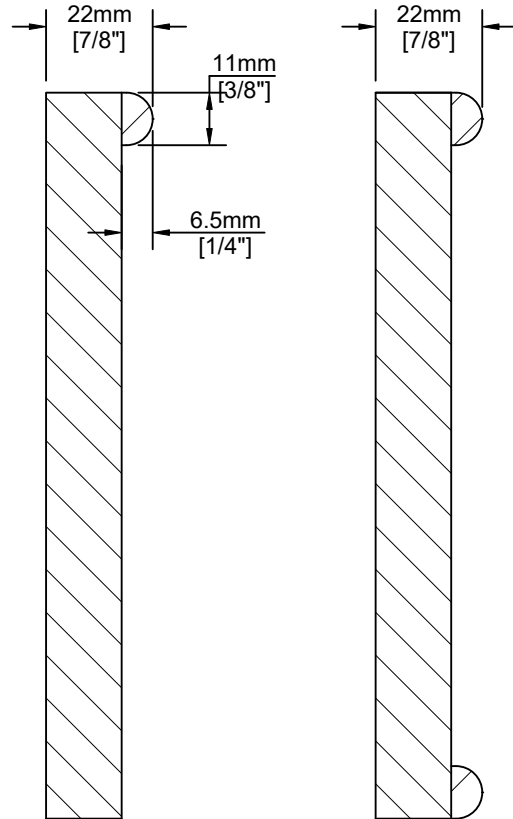

Ouevre

Notes:

MDF 2 piece construction. Small applied rounded moulding ring on outside of door.

Door Detail

Drawer Detail

Glass Frame Options:

Like this door? Order online at www.distinctivewoodproducts.com!