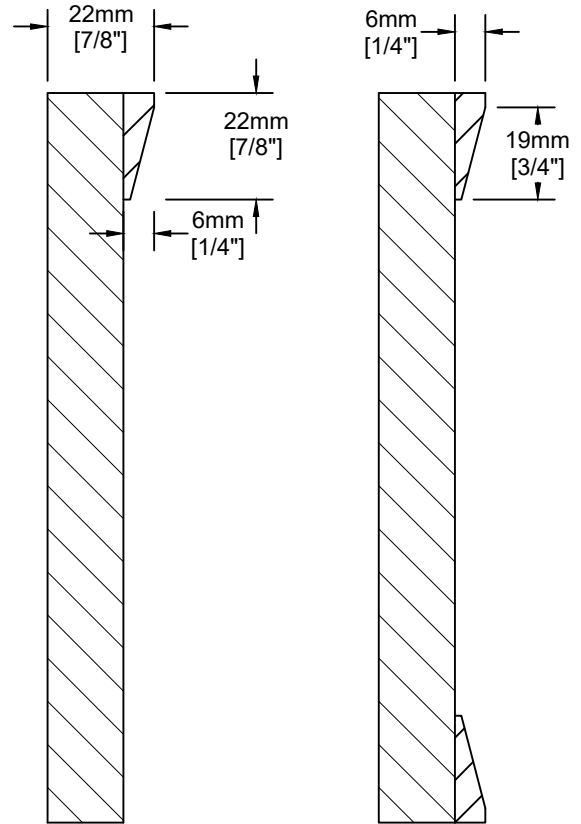

Oslo

Notes:

MDF 2 piece construction. Applied moulding ring on outside of door with Porto inside profile.

Door Detail

Drawer Detail

Glass Frame Options:

Like this door? Order online at www.distinctivewoodproducts.com!