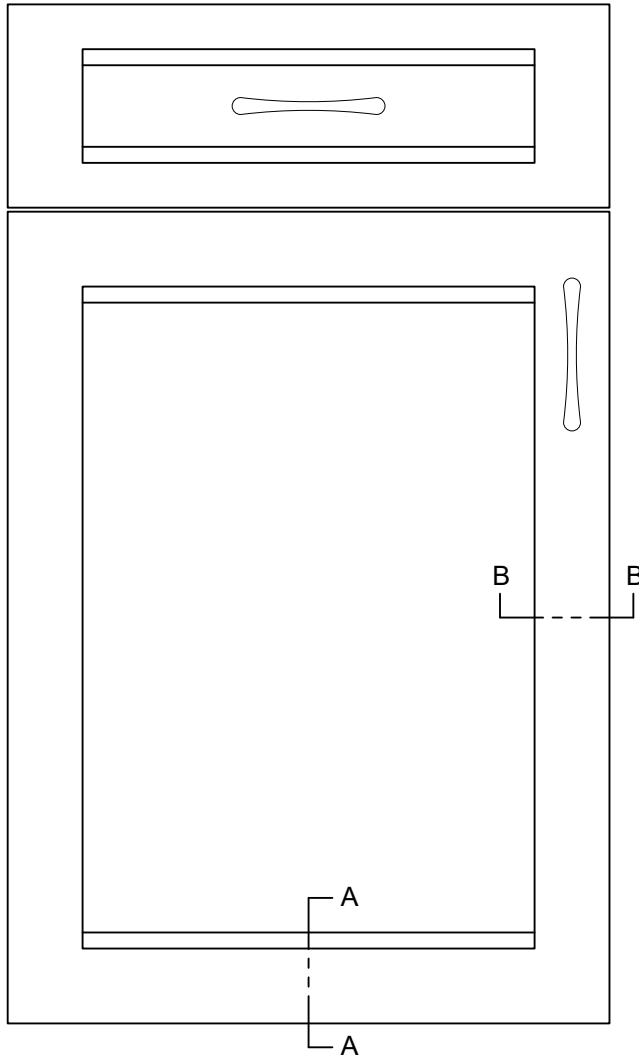

Muret

Glass Frame Options:

Notes:

MDF 2 piece construction. Tight corner, insert flat panel door with a pocketed drawer front. Short steep angle rails and square stiles.

Fronts less than 181mm (7 1/8") may have reduced rails and may have a pocketed flat center panel.

Fronts less than 140mm (5 1/2") will be slabs.

Like this door? Order online at www.distinctivewoodproducts.com!

DISTINCTIVE
WOOD PRODUCTS