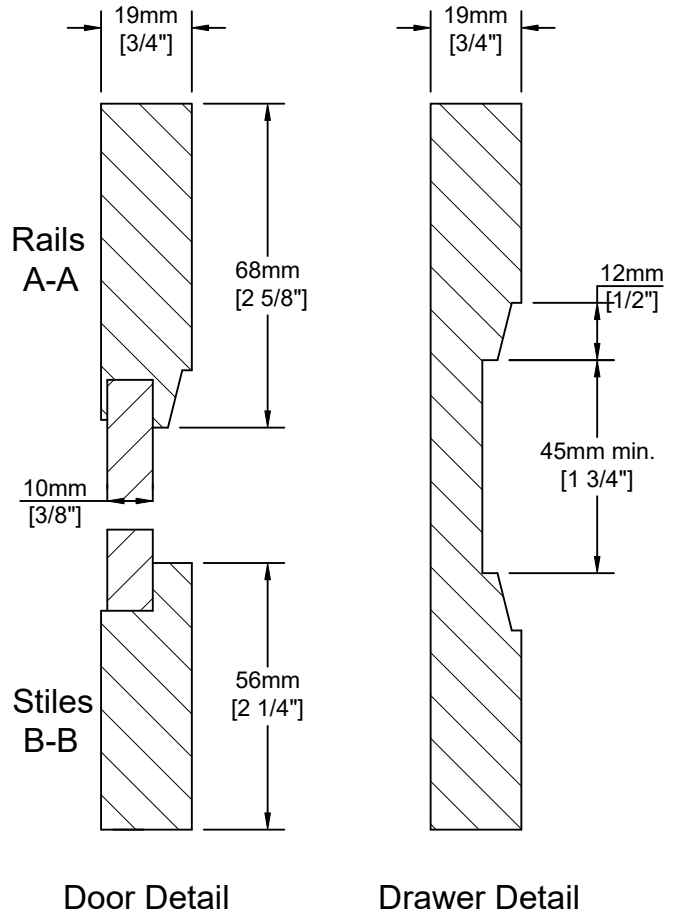

Muret

Glass Frame Options:

Notes:

MDF 2 piece construction. Tight corner, insert flat panel door with a pocketed drawer front. Short steep angle rails and square stiles.

Fronts less than 181mm (7 1/8") may have reduced rails and may have a pocketed flat center panel.

Fronts less than 140mm (5 1/2") will be slabs.

Like this door? Order online at www.distinctivewoodproducts.com!

DISTINCTIVE
WOOD PRODUCTS