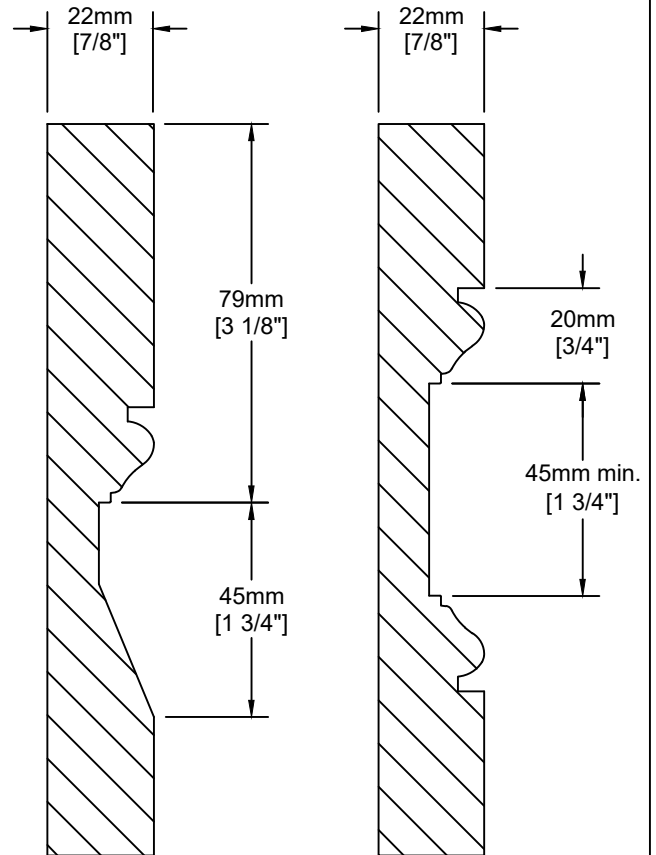

Munich

Door Detail

Drawer Detail

Mullion Detail:

Glass Frame Options:

Notes:

MDF 1 piece construction. Raised panel door with decorative moulding detail on inside rail.

Fronts less than 266mm (10 1/2") may have reduced rails and may have a pocketed flat center panel.

Fronts less than 140mm (5 1/2") will be slabs.

See Augsburg door for flat panel version.

DISTINCTIVE
WOOD PRODUCTS