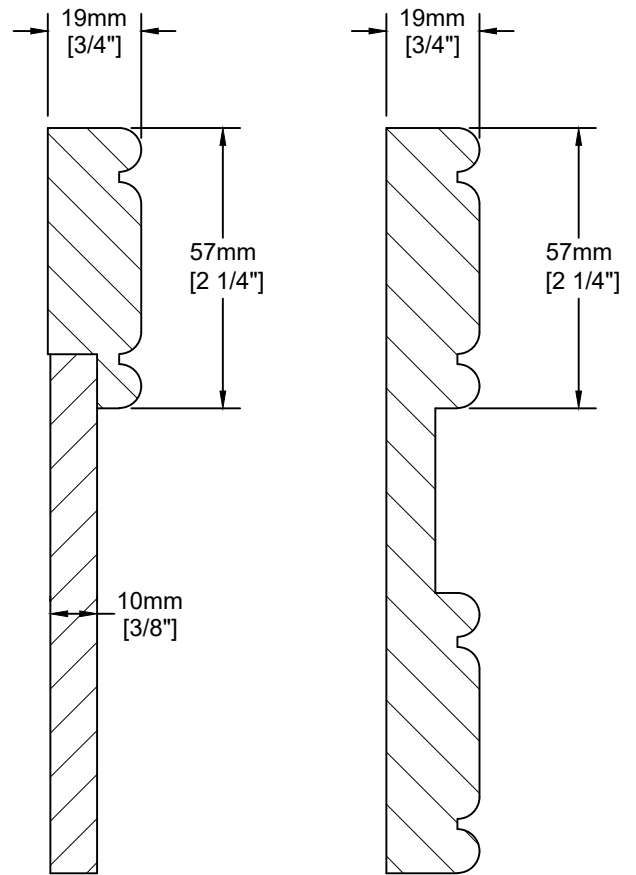

Door Detail

Drawer Detail

Mullion Detail:

Glass Frame Options: