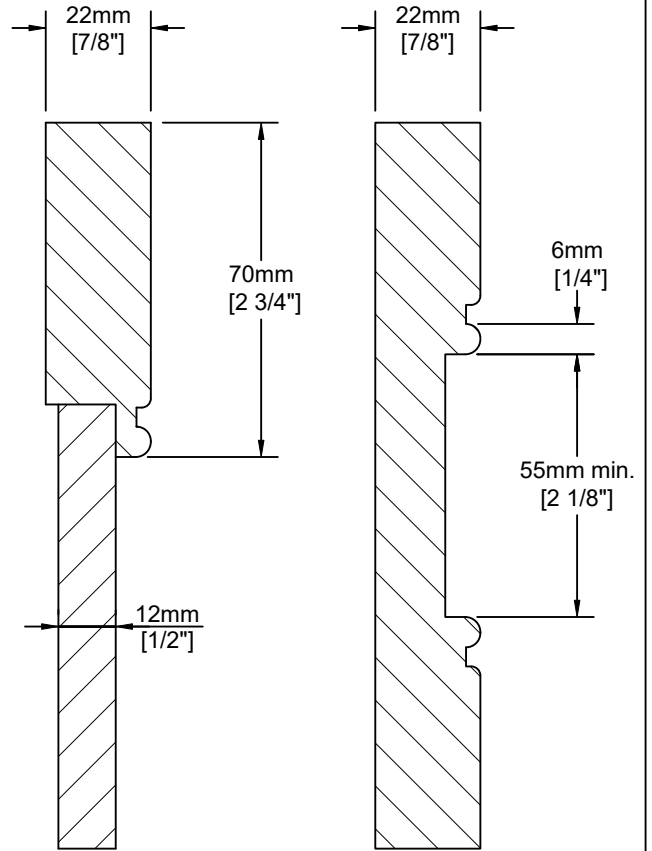

## Notes:

MDF 2 piece construction. Tight corner, insert flat panel door. Bead detail on inside of rails.

Fronts less than 195mm (7 5/8") may have reduced rails and may have a pocketed flat center panel.

Fronts less than 140mm (5 1/2") will be slabs.

Door Detail

Drawer Detail