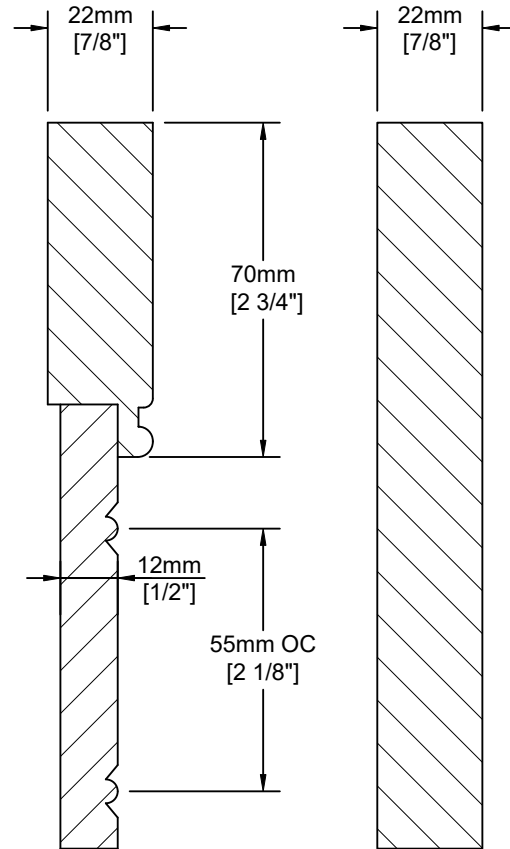

## Notes:

MDF 2 piece construction. Tight corner, insert flat beaded panel door. Bead detail on inside of rails.

Fronts less than 195mm (7 5/8") will be slabs.

Optional: Beaded insert panel drawer front.

Door Detail

Drawer Detail