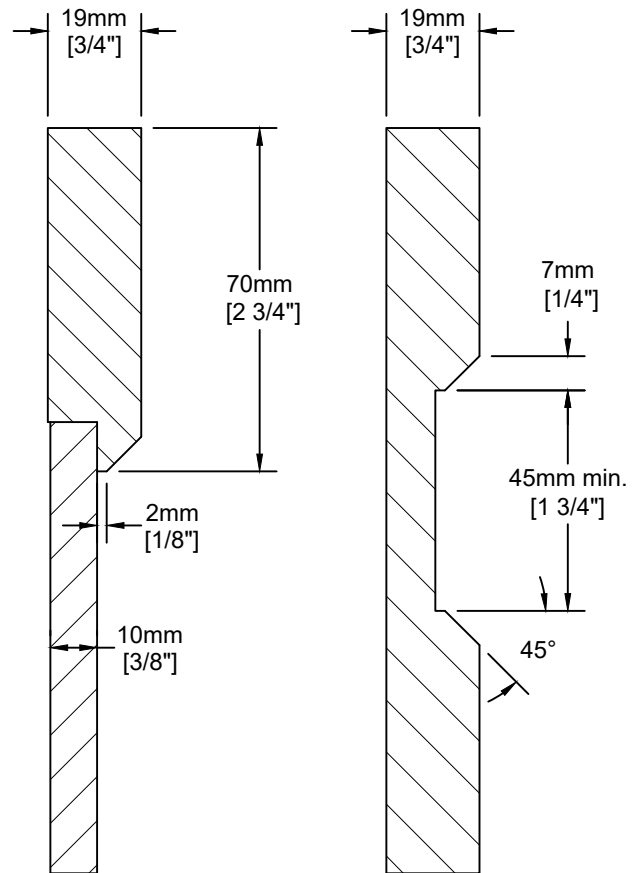

Maidstone

Notes:

MDF 2 piece construction. Square corner, flat insert panel door. 45 degree angle on rail inside.

Fronts less than 185mm (7 1/4") may have reduced rails and may have a pocketed flat center panel.

Fronts less than 140mm (5 1/2") will be slabs.

Door Detail

Drawer Detail

Mullion Detail:

Glass Frame Options:

Like this door? Order online at www.distinctivewoodproducts.com!

DISTINCTIVE
WOOD PRODUCTS