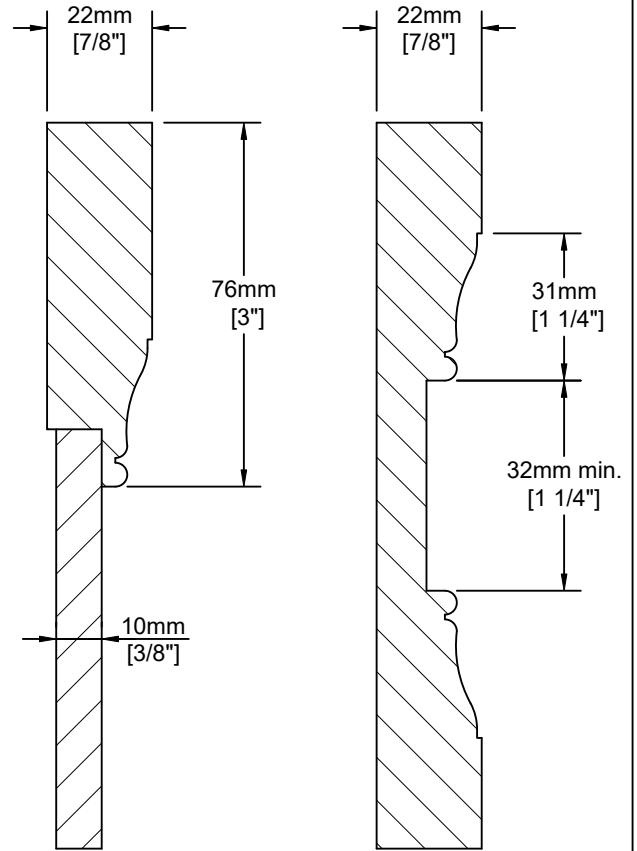

# Lisbon

Door Detail

Drawer Detail

## Notes:

MDF 2 piece construction. Square ogee corner, insert flat panel door. Decorative ogee detail and bead on inside of rails.

Fronts less than 184mm (7 1/4") may have reduced rails and may have a pocketed flat center panel.

Fronts less than 140mm (5 1/2") will be slabs.

See Barcelona door for raised panel version.

Like this door? Order online at [www.distinctivewoodproducts.com](http://www.distinctivewoodproducts.com)!

**DISTINCTIVE**  
WOOD PRODUCTS