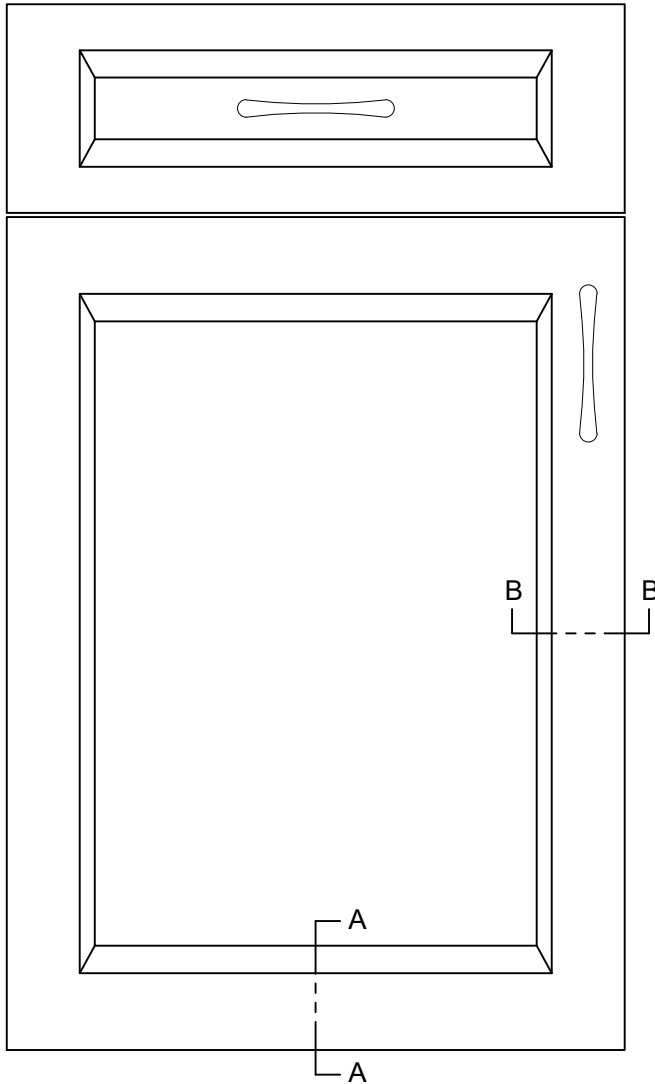

Lafayette

Notes:

MDF 2 piece construction. Tight corner, flat insert panel door. Covered radius differs between stiles and rails.

Fronts less than 195mm (7 5/8") may have reduced rails and may have a pocketed flat center panel.

Fronts less than 140mm (5 1/2") will be slabs.

Mullion Details:

Glass Frame Options:

Like this door? Order online at www.distinctivewoodproducts.com!

DISTINCTIVE
WOOD PRODUCTS