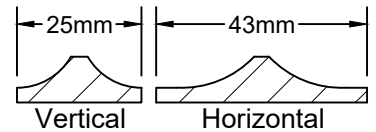

Lafayette

Notes:

MDF 2 piece construction. Tight corner, flat insert panel door. Covered radius differs between stiles and rails.

Fronts less than 195mm (7 5/8") may have reduced rails and may have a pocketed flat center panel.

Fronts less than 140mm (5 1/2") will be slabs.

Mullion Details:

Glass Frame Options:

Like this door? Order online at www.distinctivewoodproducts.com!

DISTINCTIVE
WOOD PRODUCTS