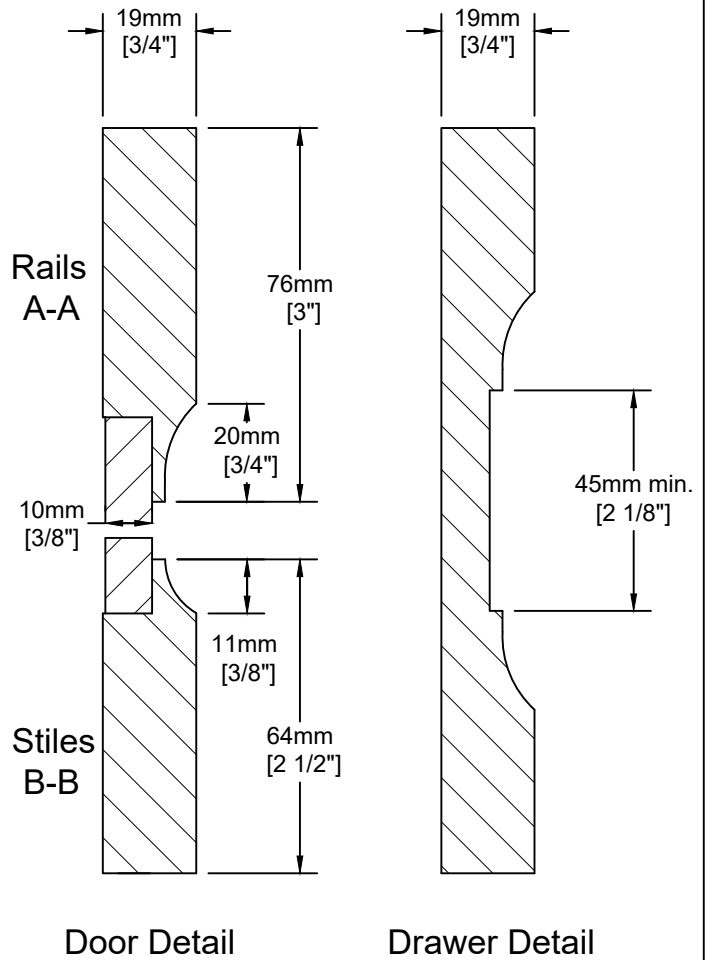

Lafayette

Notes:

MDF 2 piece construction. Tight corner, flat insert panel door. Covered radius differs between stiles and rails.

Fronts less than 195mm (7 5/8") may have reduced rails and may have a pocketed flat center panel.

Fronts less than 140mm (5 1/2") will be slabs.

Mullion Details:

Glass Frame Options:

Like this door? Order online at www.distinctivewoodproducts.com!

DISTINCTIVE
WOOD PRODUCTS