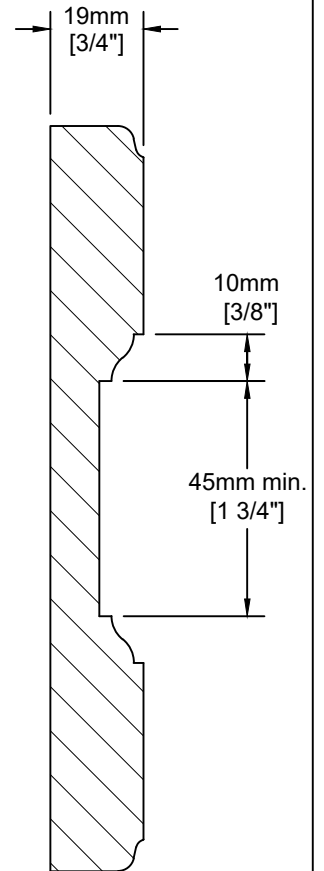

Hampshire

Notes:

MDF 2 piece construction. Square ogee corner, insert flat panel door. Ogee detail on inside of rails and stiles.

Fronts less than 189mm (7 1/2") may have reduced rails and may have a pocketed flat center panel.

Fronts less than 140mm (5 1/2") will be slabs.

See Berkshire door for raised panel version.

Door Detail

Drawer Detail

Mullion Detail:

Glass Frame Options:

Like this door? Order online at www.distinctivewoodproducts.com!