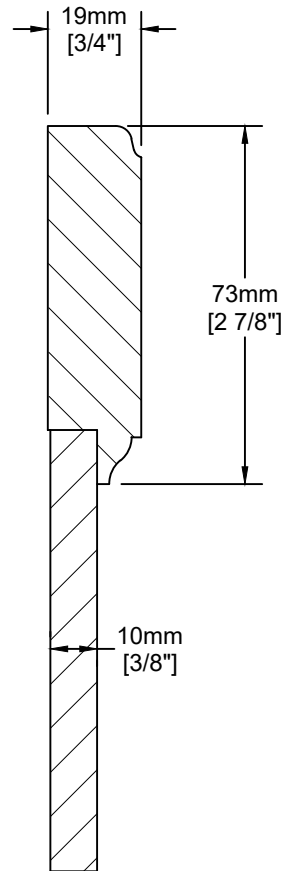

Hampshire

Notes:

MDF 2 piece construction. Square ogee corner, insert flat panel door. Ogee detail on inside of rails and stiles.

Fronts less than 189mm (7 1/2") may have reduced rails and may have a pocketed flat center panel.

Fronts less than 140mm (5 1/2") will be slabs.

See Berkshire door for raised panel version.

Door Detail

Drawer Detail

Mullion Detail:

Glass Frame Options:

Like this door? Order online at www.distinctivewoodproducts.com!