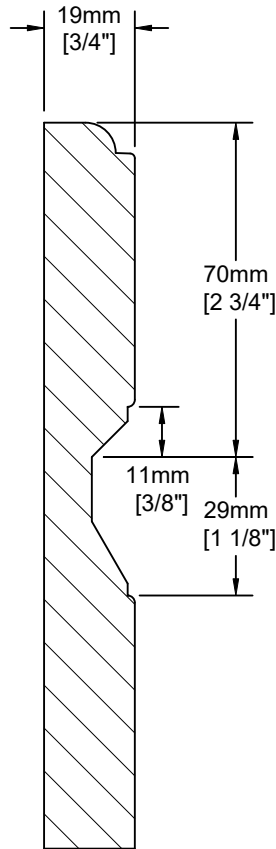

Genoa

Notes:

MDF 1 piece construction. Square corner, raised panel door and drawer

Fronts less than 234mm (9 1/4") may have reduced angle on raised panel and may have reduced rails.

Fronts less than 140mm (5 1/2") will be slabs.

Door Detail

Drawer Detail

Mullion Detail:

Glass Frame Options:

Like this door? Order online at www.distinctivewoodproducts.com!

DISTINCTIVE
WOOD PRODUCTS