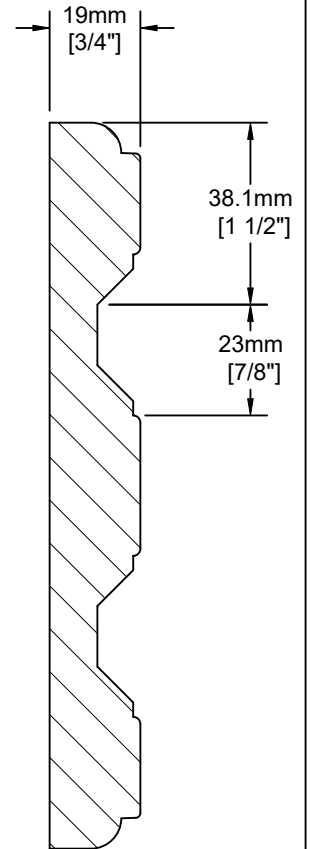

Drawer Detail