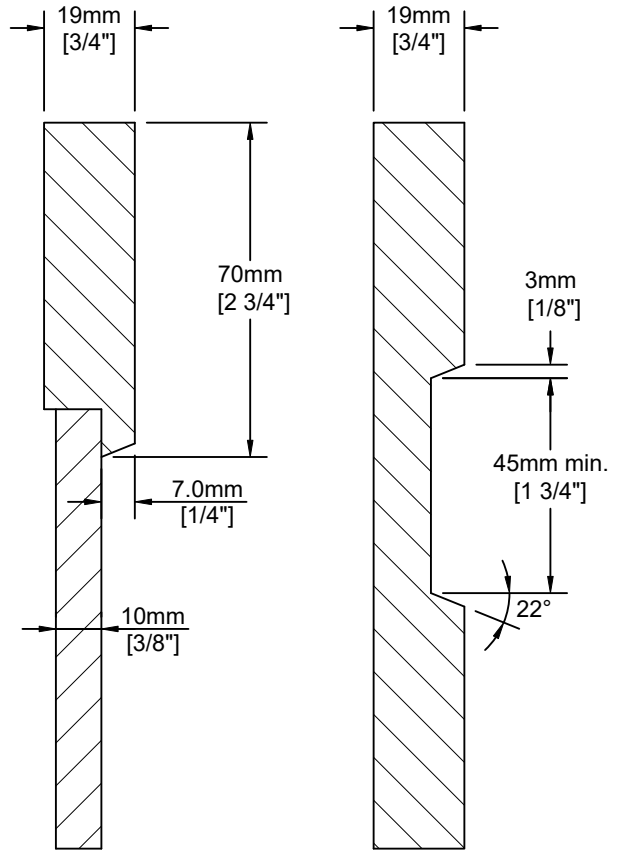

## Notes:

MDF 2 piece construction. Square corner, flat insert panel door. 22.5 degree angle on rail inside.

Fronts less than 185mm (7 1/4") may have reduced rails and may have a pocketed flat center panel.

Fronts less than 140mm (5 1/2") will be slabs.

Door Detail

Drawer Detail