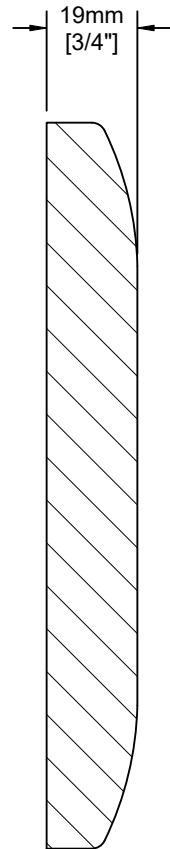

Brittany

Notes:

MDF 1 piece construction.
Soft profiled outside edges; "Pillow".

Slab drawer front with matching outside profile.

Door Detail

Drawer Detail

Mullion Detail:

Glass Frame Options: