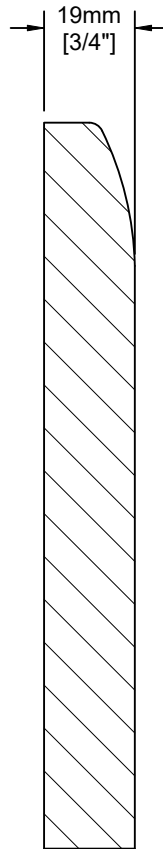

Brittany

Notes:

MDF 1 piece construction.
Soft profiled outside edges; "Pillow".

Slab drawer front with matching outside profile.

Door Detail

Drawer Detail

Mullion Detail:

Glass Frame Options: