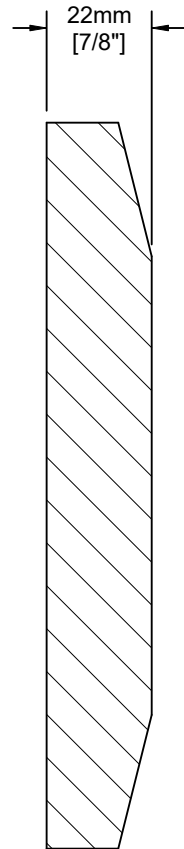

Bristol

Notes:

MDF 1 piece construction.
Chamfered profiled outside edges.

Slab drawer front with matching outside profile.

Door Detail

Drawer Detail

Mullion Detail:

Glass Frame Options: