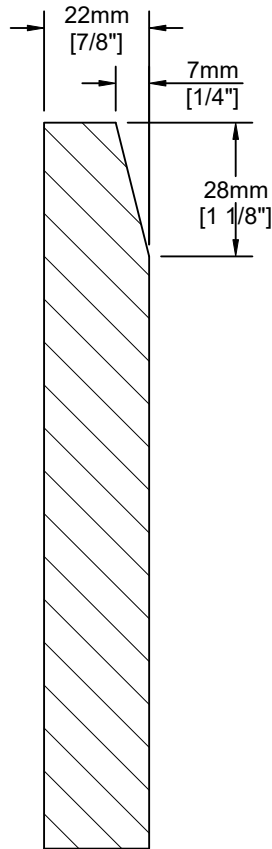

Bristol

Notes:

MDF 1 piece construction.
Chamfered profiled outside edges.

Slab drawer front with matching outside profile.

Door Detail

Drawer Detail

Mullion Detail:

Glass Frame Options: