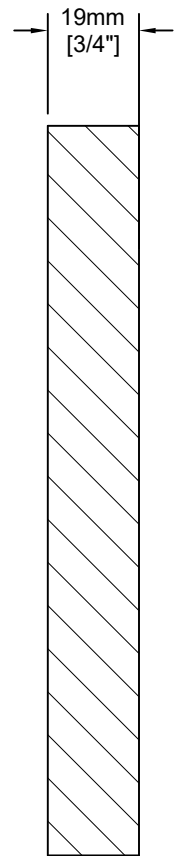

Brighton

Notes:

MDF 1 piece construction. Square edge profiles.

Door Detail

Drawer Detail

Mullion Detail:

Glass Frame Options:

DISTINCTIVE
WOOD PRODUCTS