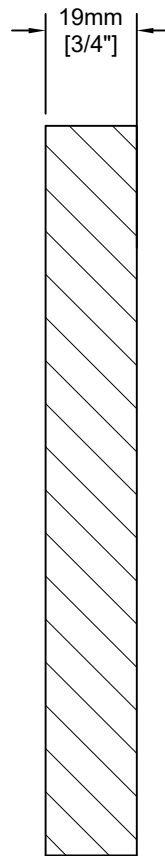

Brighton

Notes:

MDF 1 piece construction. Square edge profiles.

Door Detail

Drawer Detail

Mullion Detail:

Glass Frame Options:

DISTINCTIVE
WOOD PRODUCTS