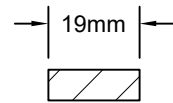

Brighton

Notes:

MDF 1 piece construction. Square edge profiles.

Door Detail

Drawer Detail

Mullion Detail:

Glass Frame Options:

DISTINCTIVE
WOOD PRODUCTS