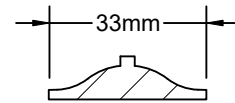

Mullion Detail: