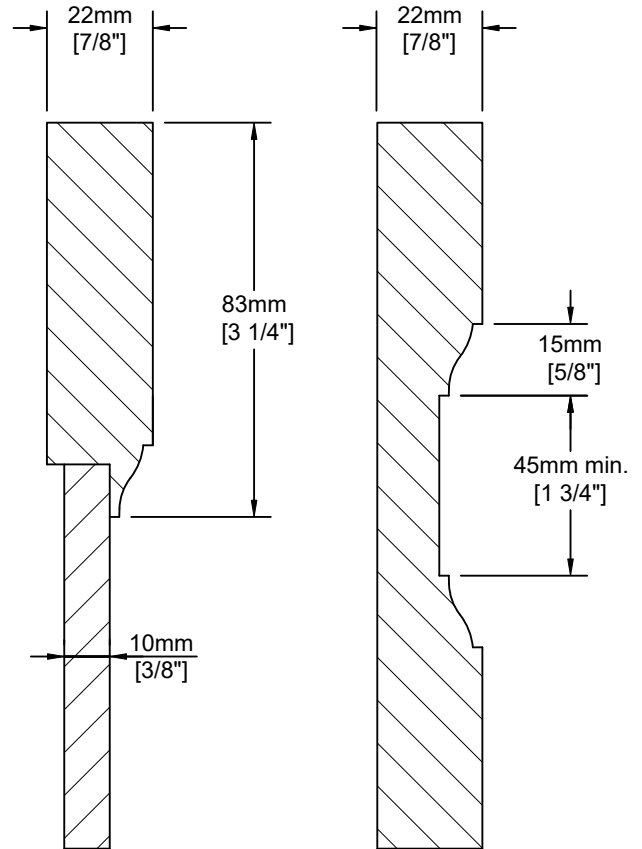

Bordeaux

Notes:

MDF 2 piece construction. Ogee detail on inside of rails. Square ogee corner, insert flat panel door.

Fronts less than 211mm (8 1/4") may have reduced rails and may have a pocketed flat center panel.

Fronts less than 140mm (5 1/2") will be slabs.

Door Detail

Drawer Detail

Mullion Detail:

Glass Frame Options:

Like this door? Order online at www.distinctivewoodproducts.com!

DISTINCTIVE
WOOD PRODUCTS