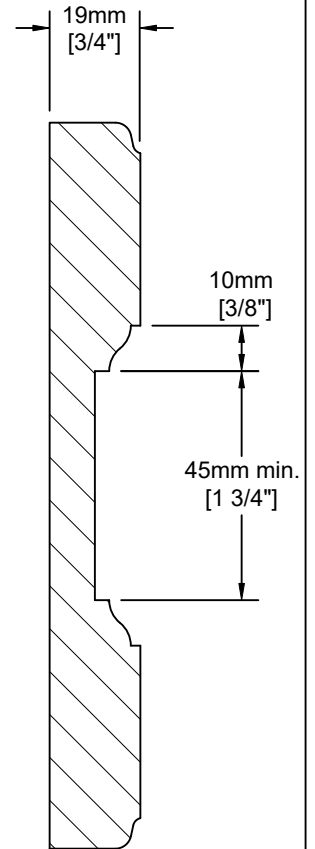

## Notes:

MDF 1 piece construction. Ogee details on outside profile, inside of rails, and raised panel. Square ogee corners on inside of rails.

Fronts less than 262mm (10 1/4") may have reduced rails and may have a pocketed flat center panel.

Fronts less than 140mm (5 1/2") will be slabs.

See Hampshire door for flat panel version.

Door Detail

Drawer Detail