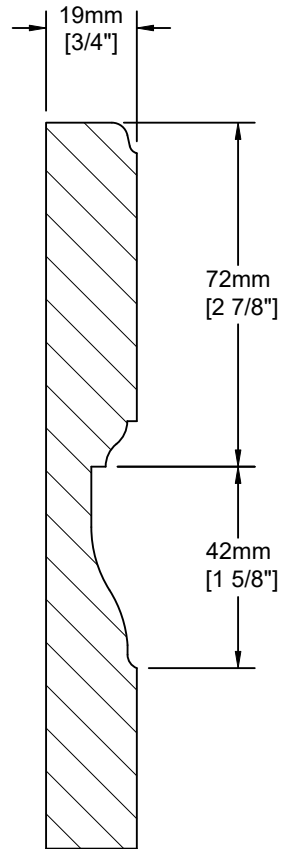

## Notes:

MDF 1 piece construction. Ogee details on outside profile, inside of rails, and raised panel. Square ogee corners on inside of rails.

Fronts less than 262mm (10 1/4") may have reduced rails and may have a pocketed flat center panel.

Fronts less than 140mm (5 1/2") will be slabs.

See Hampshire door for flat panel version.

Door Detail

Drawer Detail