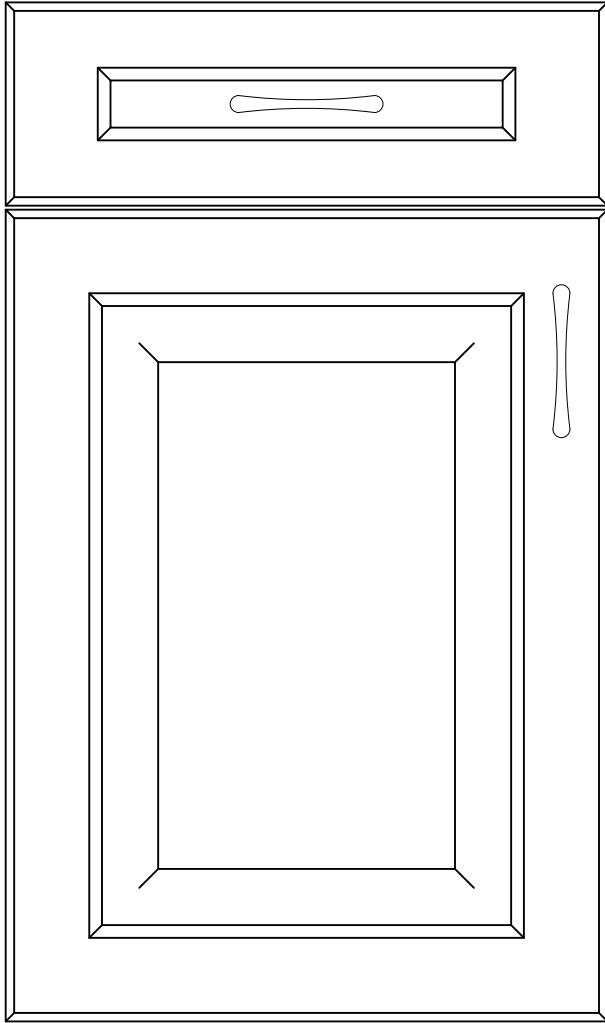

## Notes:

MDF 1 piece construction. Ogee details on outside profile, inside of rails, and raised panel. Square ogee corners on inside of rails.

Fronts less than 262mm (10 1/4") may have reduced rails and may have a pocketed flat center panel.

Fronts less than 140mm (5 1/2") will be slabs.

See Hampshire door for flat panel version.

Door Detail

Drawer Detail