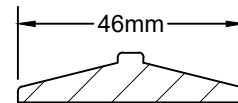

Belmont

Notes:

MDF 2 piece construction. Square corner, insert flat panel door with a pocketed drawer front. Steep angle detail on inside of rails.

Fronts less than 197mm (7 3/4") may have reduced rails and may have a pocketed flat center panel.

Fronts less than 140mm (5 1/2") will be slabs.

Door Detail

Drawer Detail

Mullion Detail:

Glass Frame Options:

Like this door? Order online at www.distinctivewoodproducts.com!

DISTINCTIVE
WOOD PRODUCTS