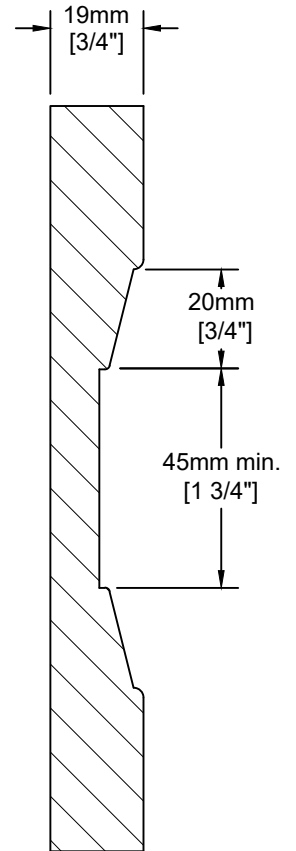

Belmont

Notes:

MDF 2 piece construction. Square corner, insert flat panel door with a pocketed drawer front. Steep angle detail on inside of rails.

Fronts less than 197mm (7 3/4") may have reduced rails and may have a pocketed flat center panel.

Fronts less than 140mm (5 1/2") will be slabs.

Door Detail

Drawer Detail

Mullion Detail:

Glass Frame Options:

Like this door? Order online at www.distinctivewoodproducts.com!

DISTINCTIVE
WOOD PRODUCTS