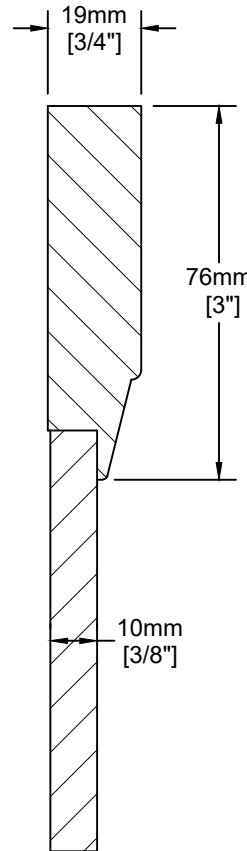

Belmont

Notes:

MDF 2 piece construction. Square corner, insert flat panel door with a pocketed drawer front. Steep angle detail on inside of rails.

Fronts less than 197mm (7 3/4") may have reduced rails and may have a pocketed flat center panel.

Fronts less than 140mm (5 1/2") will be slabs.

Door Detail

Drawer Detail

Mullion Detail:

Glass Frame Options:

Like this door? Order online at www.distinctivewoodproducts.com!

DISTINCTIVE
WOOD PRODUCTS