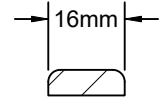

Barcelona

Mullion Detail:

Glass Frame Options:

Notes:

MDF 1 piece construction. Square ogee corner, raised panel door. Decorative ogee detail and bead on inside of rails.

Fronts less than 258mm (10 1/8") may have a pocketed flat center panel.

Fronts less than 184mm (7 1/4") may have reduced rails and may have a pocketed flat center panel.

Fronts less than 140mm (5 1/2") will be slabs.

See Lisbon door for flat panel version.

Like this door? Order online at www.distinctivewoodproducts.com!

DISTINCTIVE
WOOD PRODUCTS