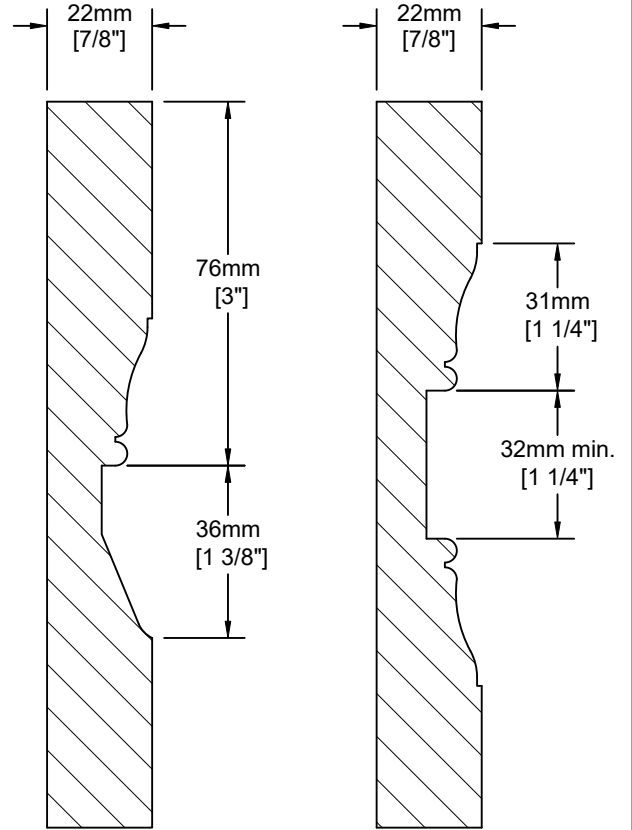

# Barcelona

Door Detail

Drawer Detail

## Notes:

MDF 1 piece construction. Square ogee corner, raised panel door. Decorative ogee detail and bead on inside of rails.

Fronts less than 258mm (10 1/8") may have a pocketed flat center panel.

Fronts less than 184mm (7 1/4") may have reduced rails and may have a pocketed flat center panel.

Fronts less than 140mm (5 1/2") will be slabs.

See Lisbon door for flat panel version.

Like this door? Order online at [www.distinctivewoodproducts.com](http://www.distinctivewoodproducts.com)!

**DISTINCTIVE**  
WOOD PRODUCTS