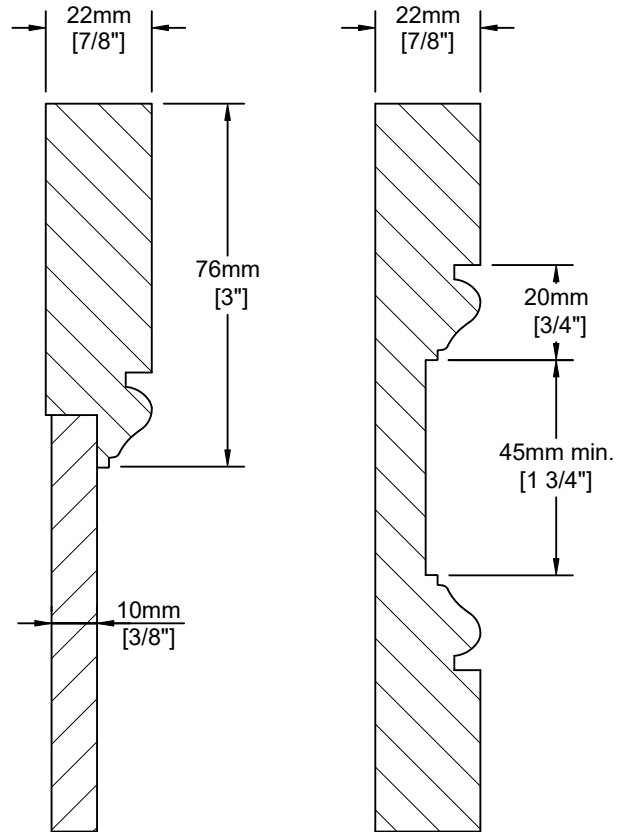

Augsburg

Notes:

MDF 2 piece construction. Flat panel insert door.
Decorative moulding detail on inside of rails.

Fronts less than 197mm (7 3/4") may have reduced rails and may have a pocketed flat center panel.

Fronts less than 140mm (5 1/2") will be slabs.

See Munich door for raised panel version.

Door Detail

Drawer Detail

Mullion Detail:

Glass Frame Options:

Like this door? Order online at www.distinctivewoodproducts.com!