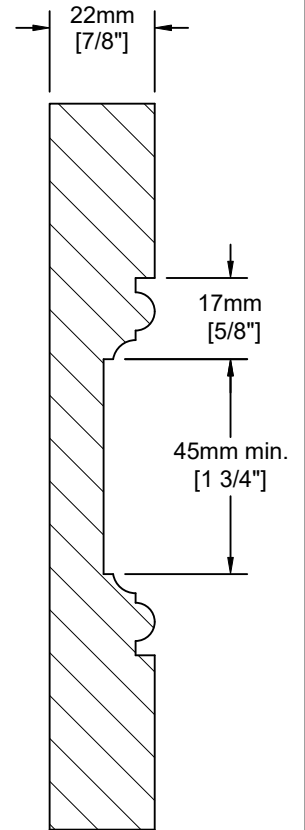

Athena

Notes:

MDF 2 piece construction. Flat panel insert door.
Decorative moulding detail on inside of rails.

Fronts less than 217mm (8 1/2") may have reduced rails and may have a pocketed flat center panel.

Fronts less than 140mm (5 1/2") will be slabs.

Door Detail

Drawer Detail

Mullion Detail:

Glass Frame Options:

Like this door? Order online at www.distinctivewoodproducts.com!

DISTINCTIVE
WOOD PRODUCTS