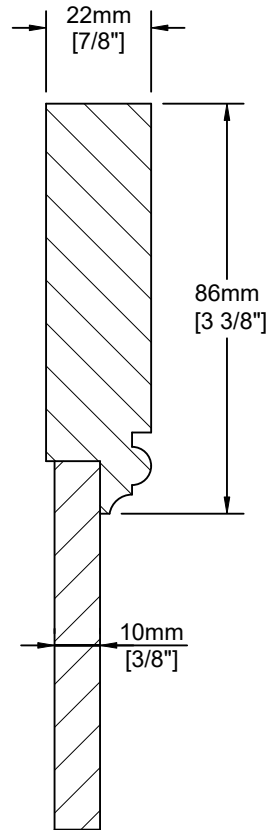

Athena

Notes:

MDF 2 piece construction. Flat panel insert door.
Decorative moulding detail on inside of rails.

Fronts less than 217mm (8 1/2") may have reduced rails and may have a pocketed flat center panel.

Fronts less than 140mm (5 1/2") will be slabs.

Door Detail

Drawer Detail

Mullion Detail:

Glass Frame Options:

Like this door? Order online at www.distinctivewoodproducts.com!

DISTINCTIVE
WOOD PRODUCTS